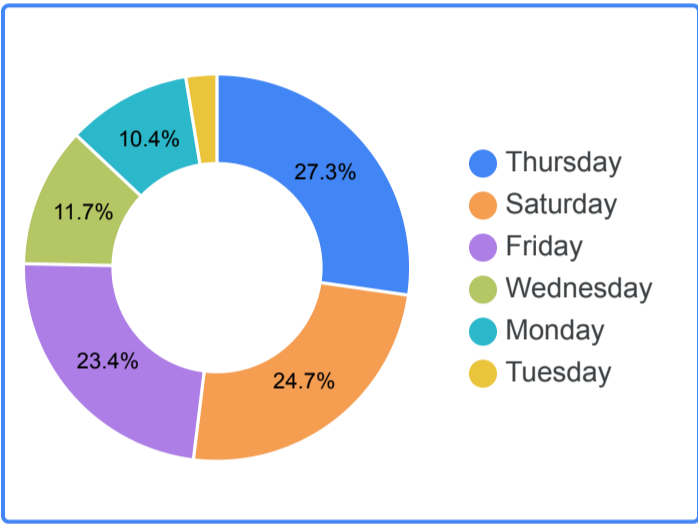

Interactive Tour Analytics:

19 May 2025 - 18 May 2026

Average ses...
04:16

Unique Visitors
925

Town/City	Total users	Change
48160	1	-
72351	1	-
Ashburn	1	-5 ↓
Athabasca	1	-
Bamfield	1	-
Bathurst	1	-
Beverly	1	-

1 - 100 / 198

New/returning	Total users
1. new	75
2. returning	6
3. (not set)	2

1 - 3 / 3