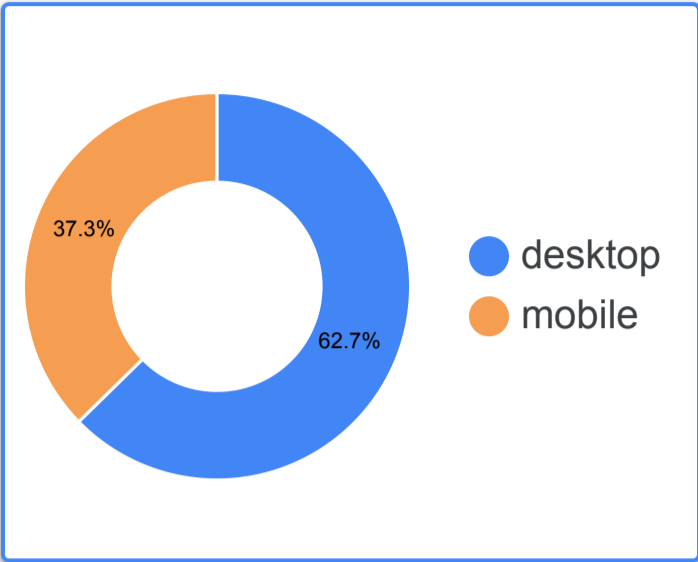

Interactive Tour Analytics:

19 May 2025 - 18 May 2026

Average ses...
04:16

Unique Visitors
925

Town/City	Total users	Change
48160	1	-
72351	1	-
Ashburn	1	-5 ↓
Athabasca	1	-
Bamfield	1	-
Bathurst	1	-
Beverly	1	-

1 - 100 / 198

New/returning	Total users
1. new	75
2. returning	6
3. (not set)	2

1 - 3 / 3